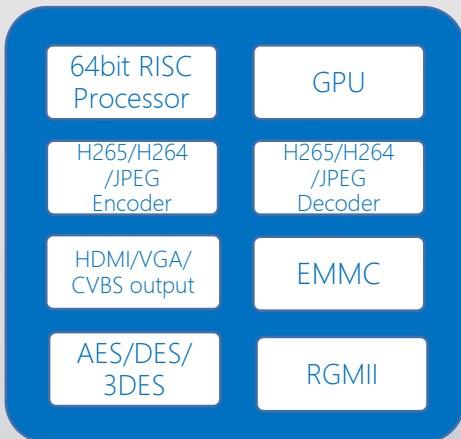

## 应用领域 | Application

- 专业网络视频录像机 | Professional NVR

## 产品特点 | Features

- 支持多路高清 (8K/8M/4M/1080p/720p) NVR  
Support multiple channels HD NVR
- 支持高性能H265&H264视频编解码  
Support high performance H.265/H.264 video codec.
- 支持HDMI/VGA 高清显示输出接口  
Support HDMI/VGA video display.
- 支持PCIE/SATA/USB/Ethernet丰富接口  
Support PCIE/SATA/USB/Ethernet peripherals.

## 产品规格 | Specifications

CPU	Octa Core CPU Support up to 1.5GHz
Video codec	Encoder: 4x1080p@30fps H265/H264, 1080p@120fps JPEG Decoder: 32x1080p@30fps H265/H264, 1080p@120fps JPEG
GPU	Dual Core GPU
Video Output	2xHDMI 2.1 output, support up to 7680x4320@30fps 2xVGA output, support up to 2560x1600@60fps 1xCVBS output
Memory	64bit 2133Mbps/DDR3, 3200Mbps/DDR4, up to 8GB 1x8bit EMMC5.1 port, up to HS400 1xSPI NOR/NAND Flash
Network	2 External Gigabit Ports
Peripherals	3x 2lane PCIE3.0, 5xSATA3, 1xUSB3, 2xUSB2 3xI2S, 3xUART, 1xI 2C, 1xIR, GPIO
Package	FCBGA758, 23mmx23mm Working temperature: -20°C~70°C
Others	Typical power consumption: 7W Power supply: Analog: 1.8v, IO: 3.3v/1.8v, Digital: CPU-1.0v, CORE-0.9v