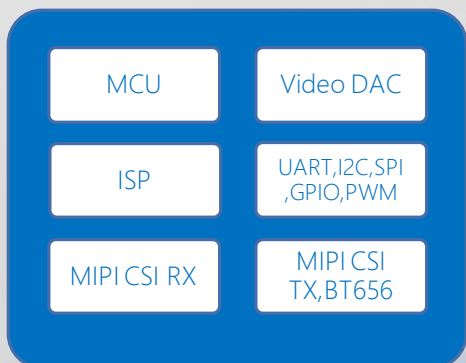

## 应用领域 | Application

- 高清摄像头 | HD Analog Camera

### 产品特点 | Features

- 高质量专业图像处理: 3MP(依应用而定)  
High quality professional ISP: 3MP
- 支持Bayer/RGBX输入  
Support Bayer/RGBX input
- 支持sensor降帧输入, 更好的暗光效果  
Support lower frame rate input, for better dark image quality
- 支持WDR,DRC,更好的动态和清晰度  
Support WDR,DRC
- 支持3DNR,2DNR,Y/C NR高效去噪  
Support 3DNR,2DNR,Y/C NR
- 支持轻量镜头畸变矫正  
Support light lens distortion correction

### 产品规格 | Specifications

	Support up to 3MP inputs
CIS	MIPI input RGB Bayer or RGBX
	WDR, DRC 3DNR, 2DNR, Y/C NR Support lower frame rate input, for better dark image quality
ISP	High performance CFA Light Lens Distortion Correction AE/AWB
Video Output	ANA: CVBS/HD XVI DIGITAL: MIPI,BT656 like
Peripherals	I2C, SPI, UART, PWM, GPIO
Package	QFN56, 6mmx6mm